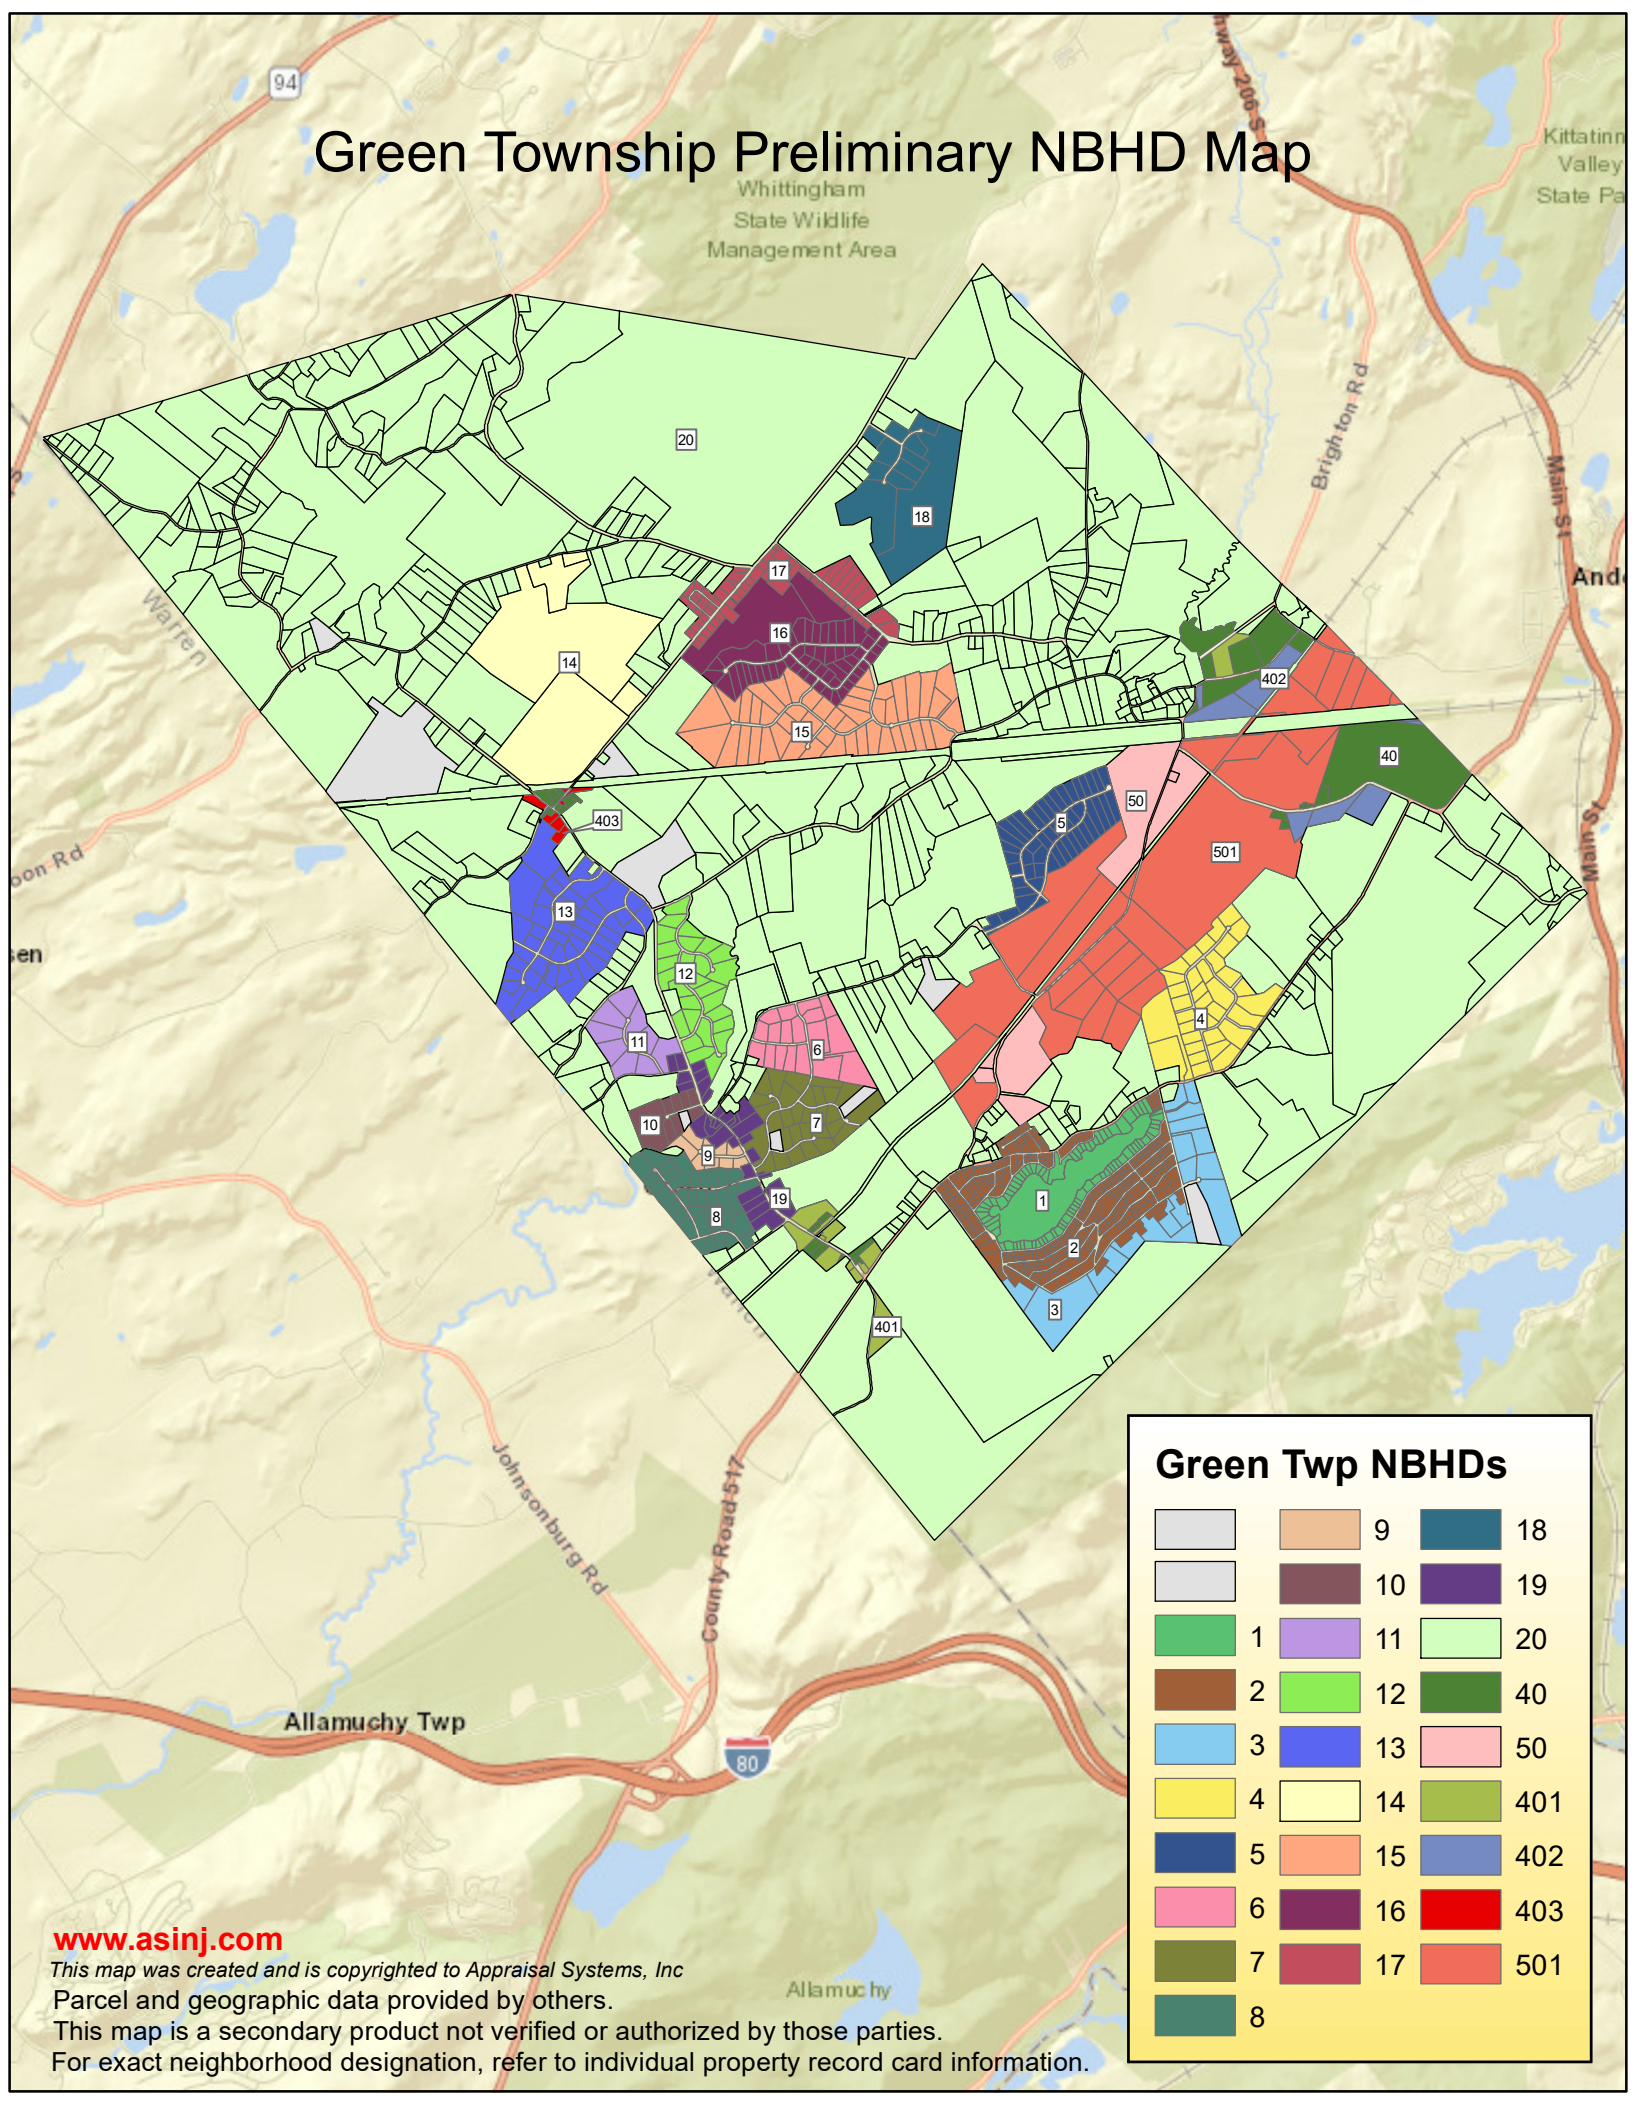

# Green Township Preliminary NBHD Map

Whittingham  
State Wildlife  
Management Area

Kittatinny  
Valley  
State Pa

## Green Twp NBHDs

1	2	3	4	5	6	7	8	9	10	11	12	13	14	15	16	17	18	19	20	40	401	402	403	50	501
---	---	---	---	---	---	---	---	---	----	----	----	----	----	----	----	----	----	----	----	----	-----	-----	-----	----	-----

For exact neighborhood designation, refer to individual property record card information.